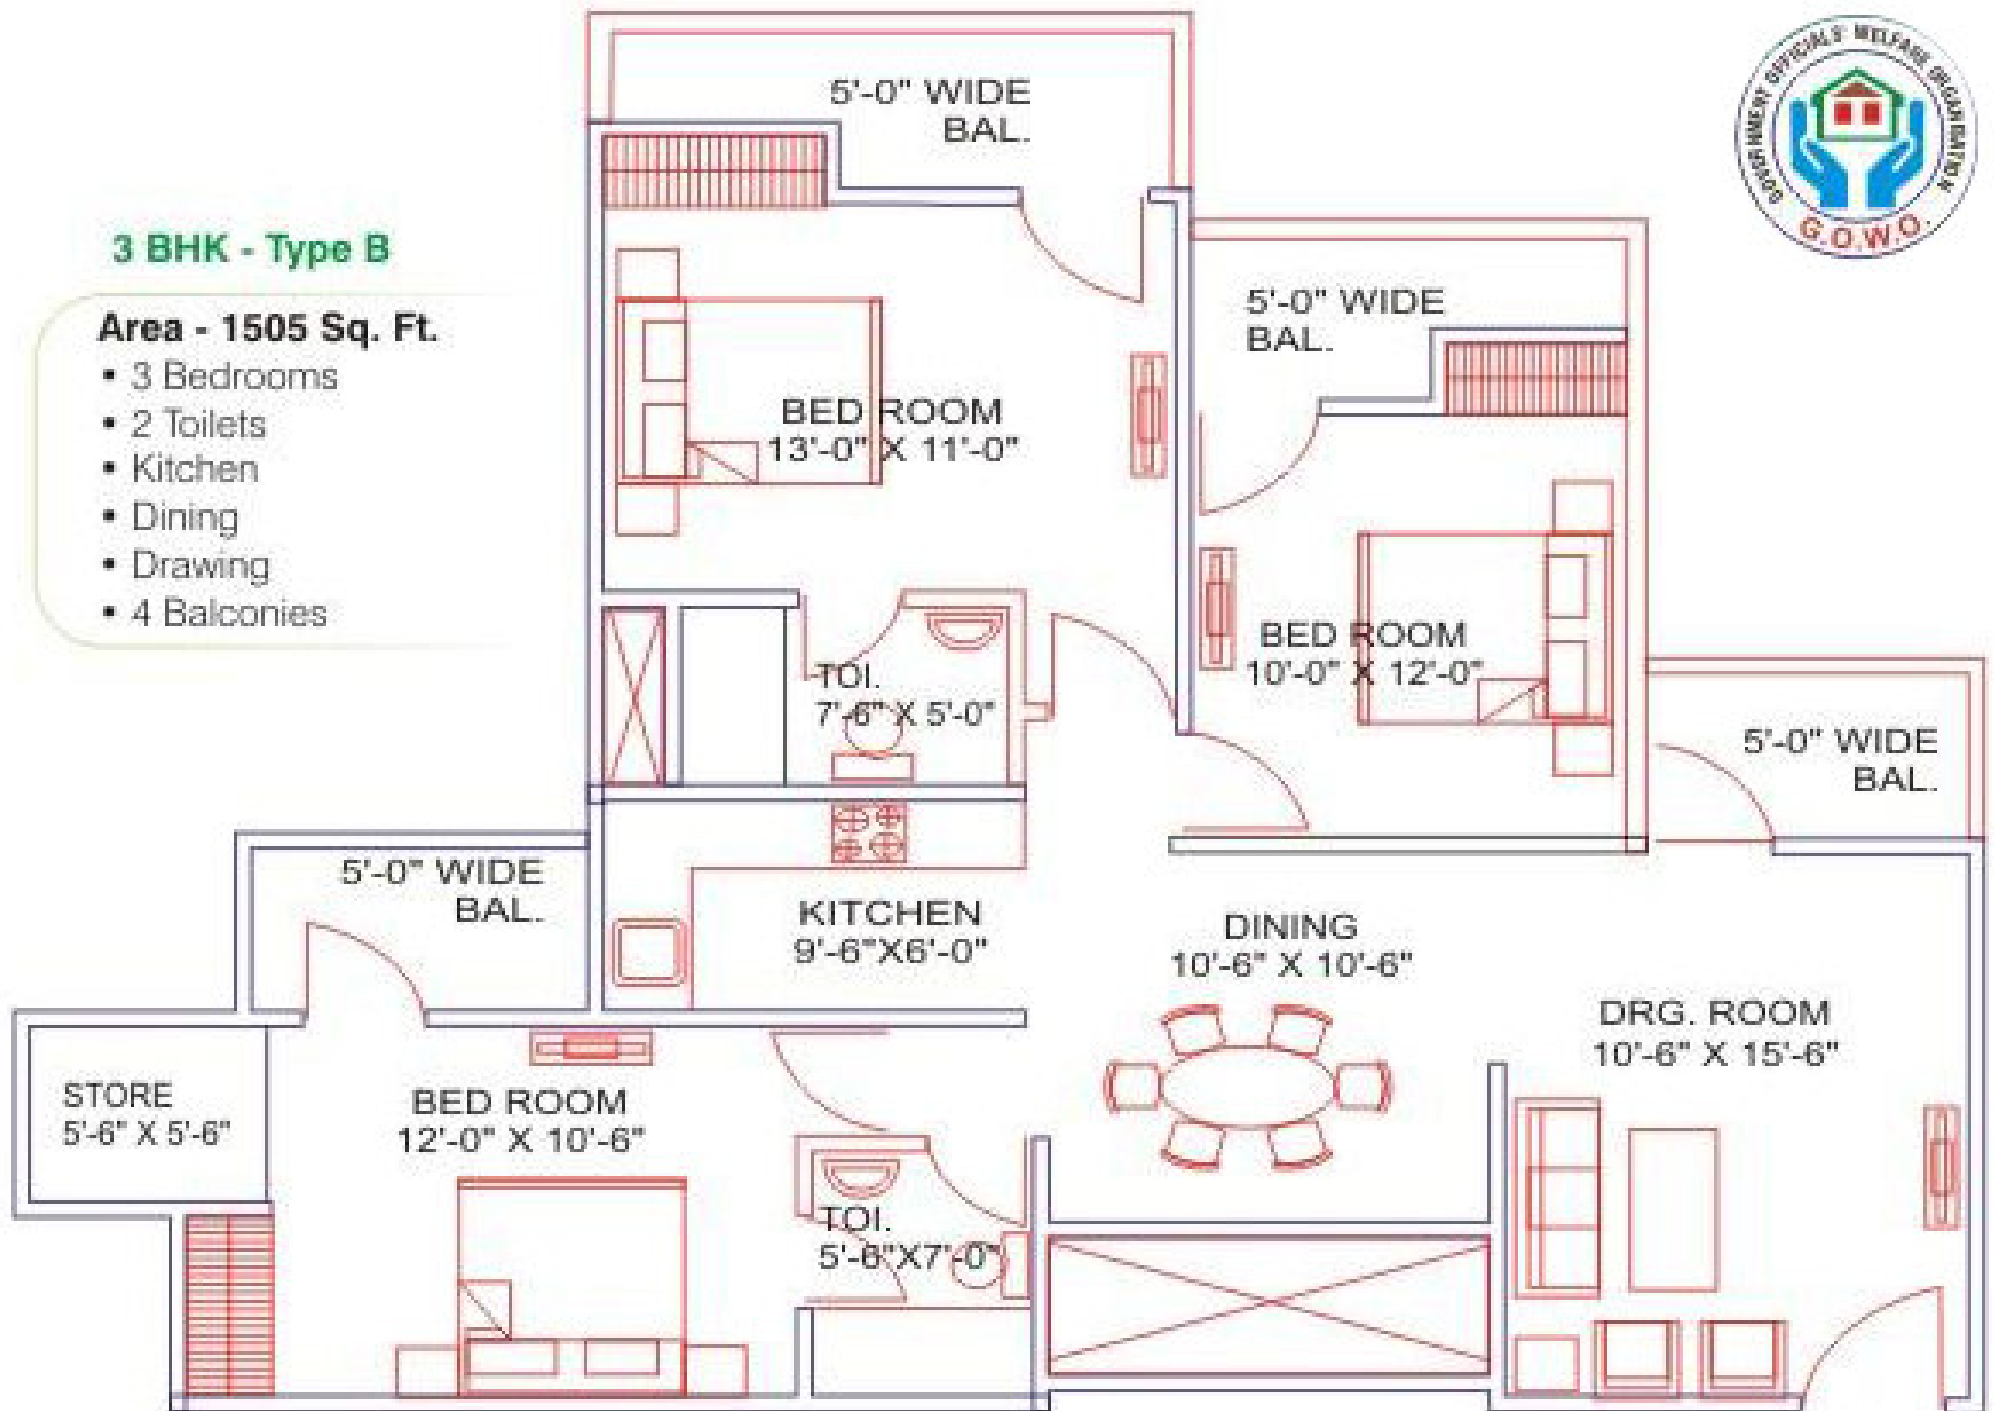

3 BHK - Type B

Area - 1505 Sq. Ft.

- 3 Bedrooms
- 2 Toilets
- Kitchen
- Dining
- Drawing
- 4 Balconies

1 Sq. Mtr. = 10.764 Sq. Ft.